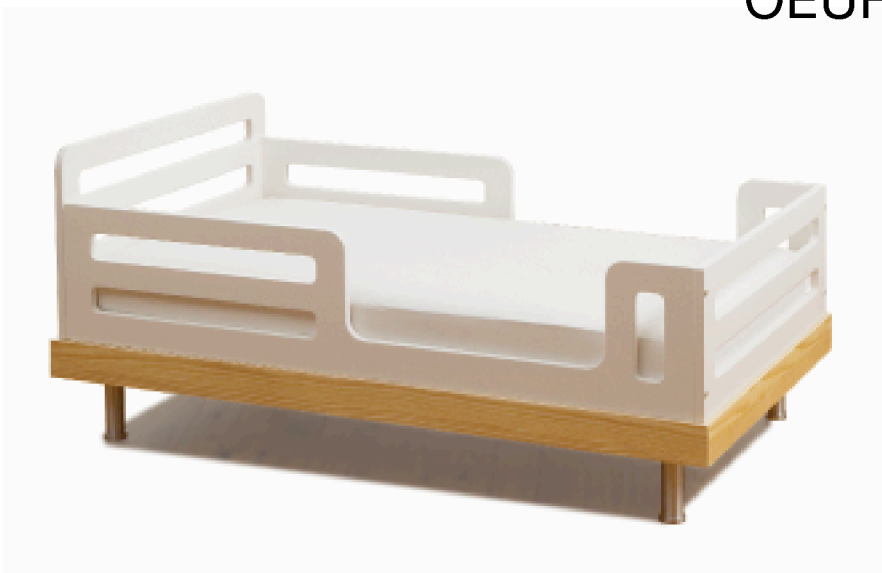

OEUF™ toddler bed

The Oeuf™ Toddler Bed represents a milestone in your child's development; from baby to toddler.

As a scaled-down bed with a low mattress position, your child's sense of new-found independence is reinforced by their ability to climb in and out on their own.

GOOD DESIGN IS FOR ALL AGES™

FEATURES	BENEFITS
Smart design	Easy to assemble by one person Looks like a real bed for that "big bed" feel Transforms the nursery into a bedroom
Open rails on four sides	Unobstructed visibility of your child
Non-toxic white lacquer finish	Smooth and simple finish fits in with any decor or theme
Fabricated from single sheets of engineered hardboard panels (MDF)	Made of recovered wood fibers Environmentally friendly No glued parts eliminates failing joints Stronger construction
Solid wood base	Side panels sit on the base creating a stronger and more secure structure
Low height	Lower center of gravity = more stable construction Child is able to climb in and out of bed unassisted
Inset adjustable metal legs	Attractive detail Adjustable for uneven surfaces
Adaptable	Converts to crib simply by replacing the side panels Comfortable sleeping for your child to age 5+ Space saving